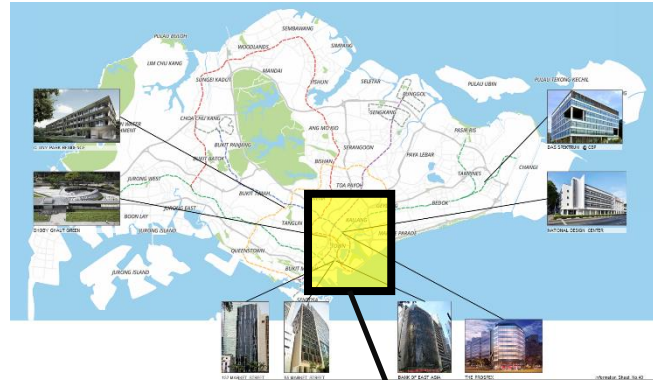

# PROJECTS IN SINGAPORE WITHIN RAILWAY PROTECTION ZONES

CLUNY PARK RESIDENCE

DHOBY GHAUT GREEN

PUNGGOL DIGITAL DISTRICT

DAS SPEKTRUM @ CBP

NATIONAL DESIGN CENTER

137 MARKET STREET

55 MARKET STREET

# PROJECTS IN SINGAPORE CITY CENTRE WITHIN RAILWAY PROTECTION ZONES

DHOBY GHAUT GREEN

THE PROSPEC

NATIONAL DESIGN CENTER

55 MARKET STREET

137 MARKET STREET

BANK OF EAST ASIA