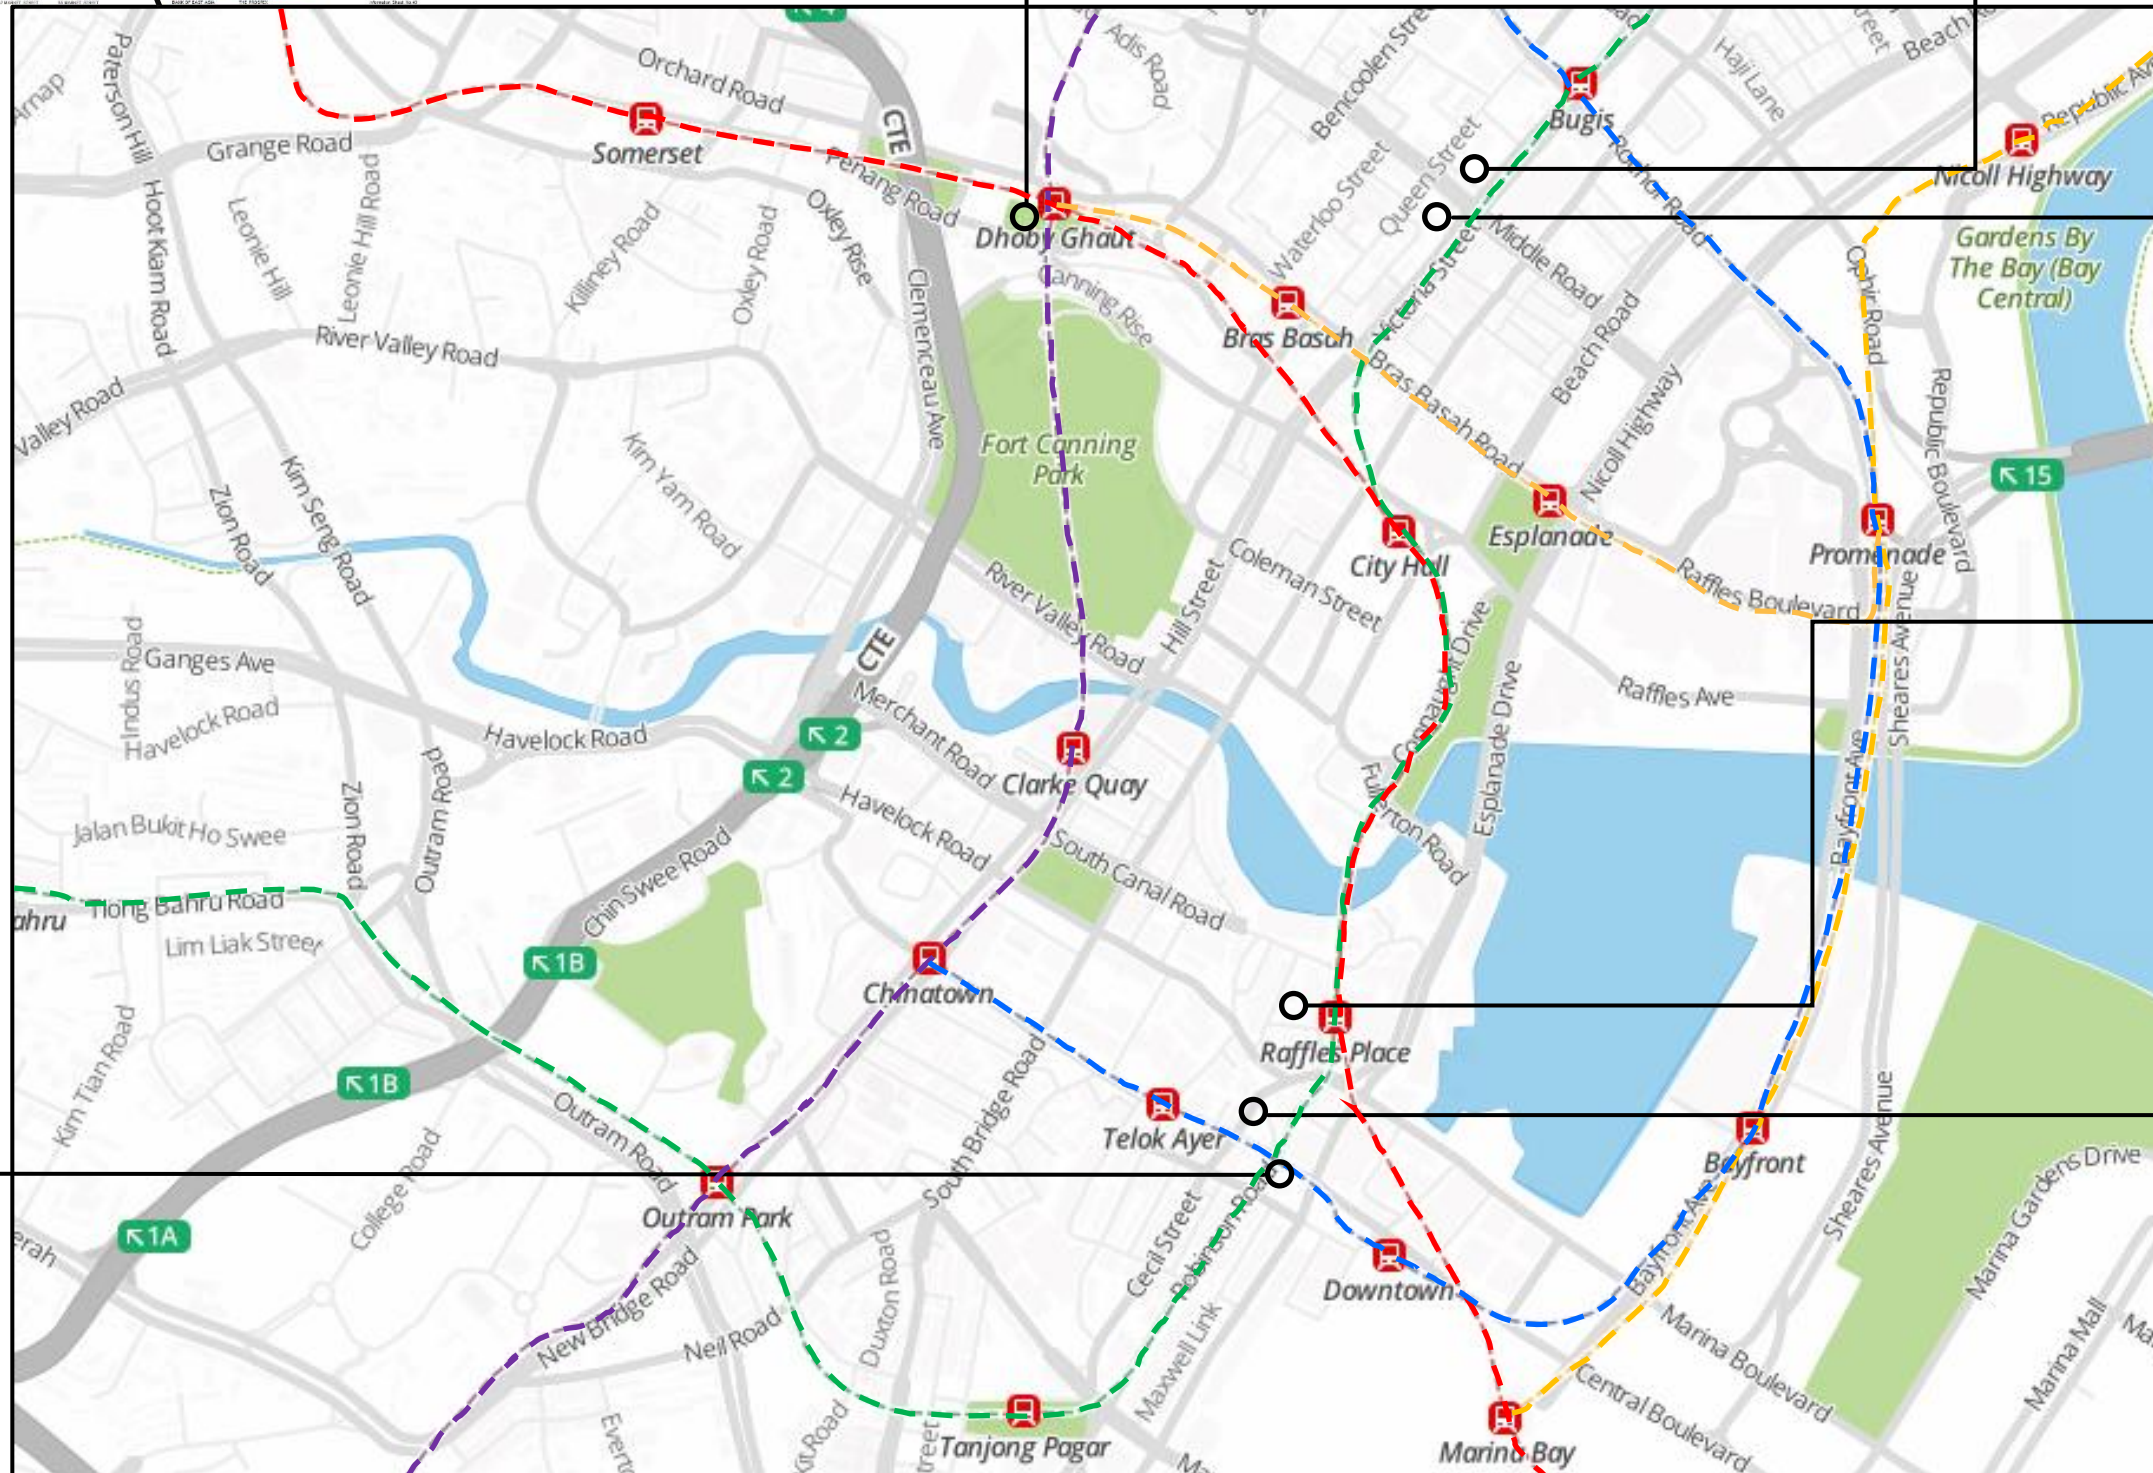

# PROJECTS IN SINGAPORE CITY CENTRE WITHIN RAILWAY PROTECTION ZONES

DHOBY GHAUT GREEN

THE PROSPEC

NATIONAL DESIGN CENTER

55 MARKET STREET

137 MARKET STREET

BANK OF EAST ASIA