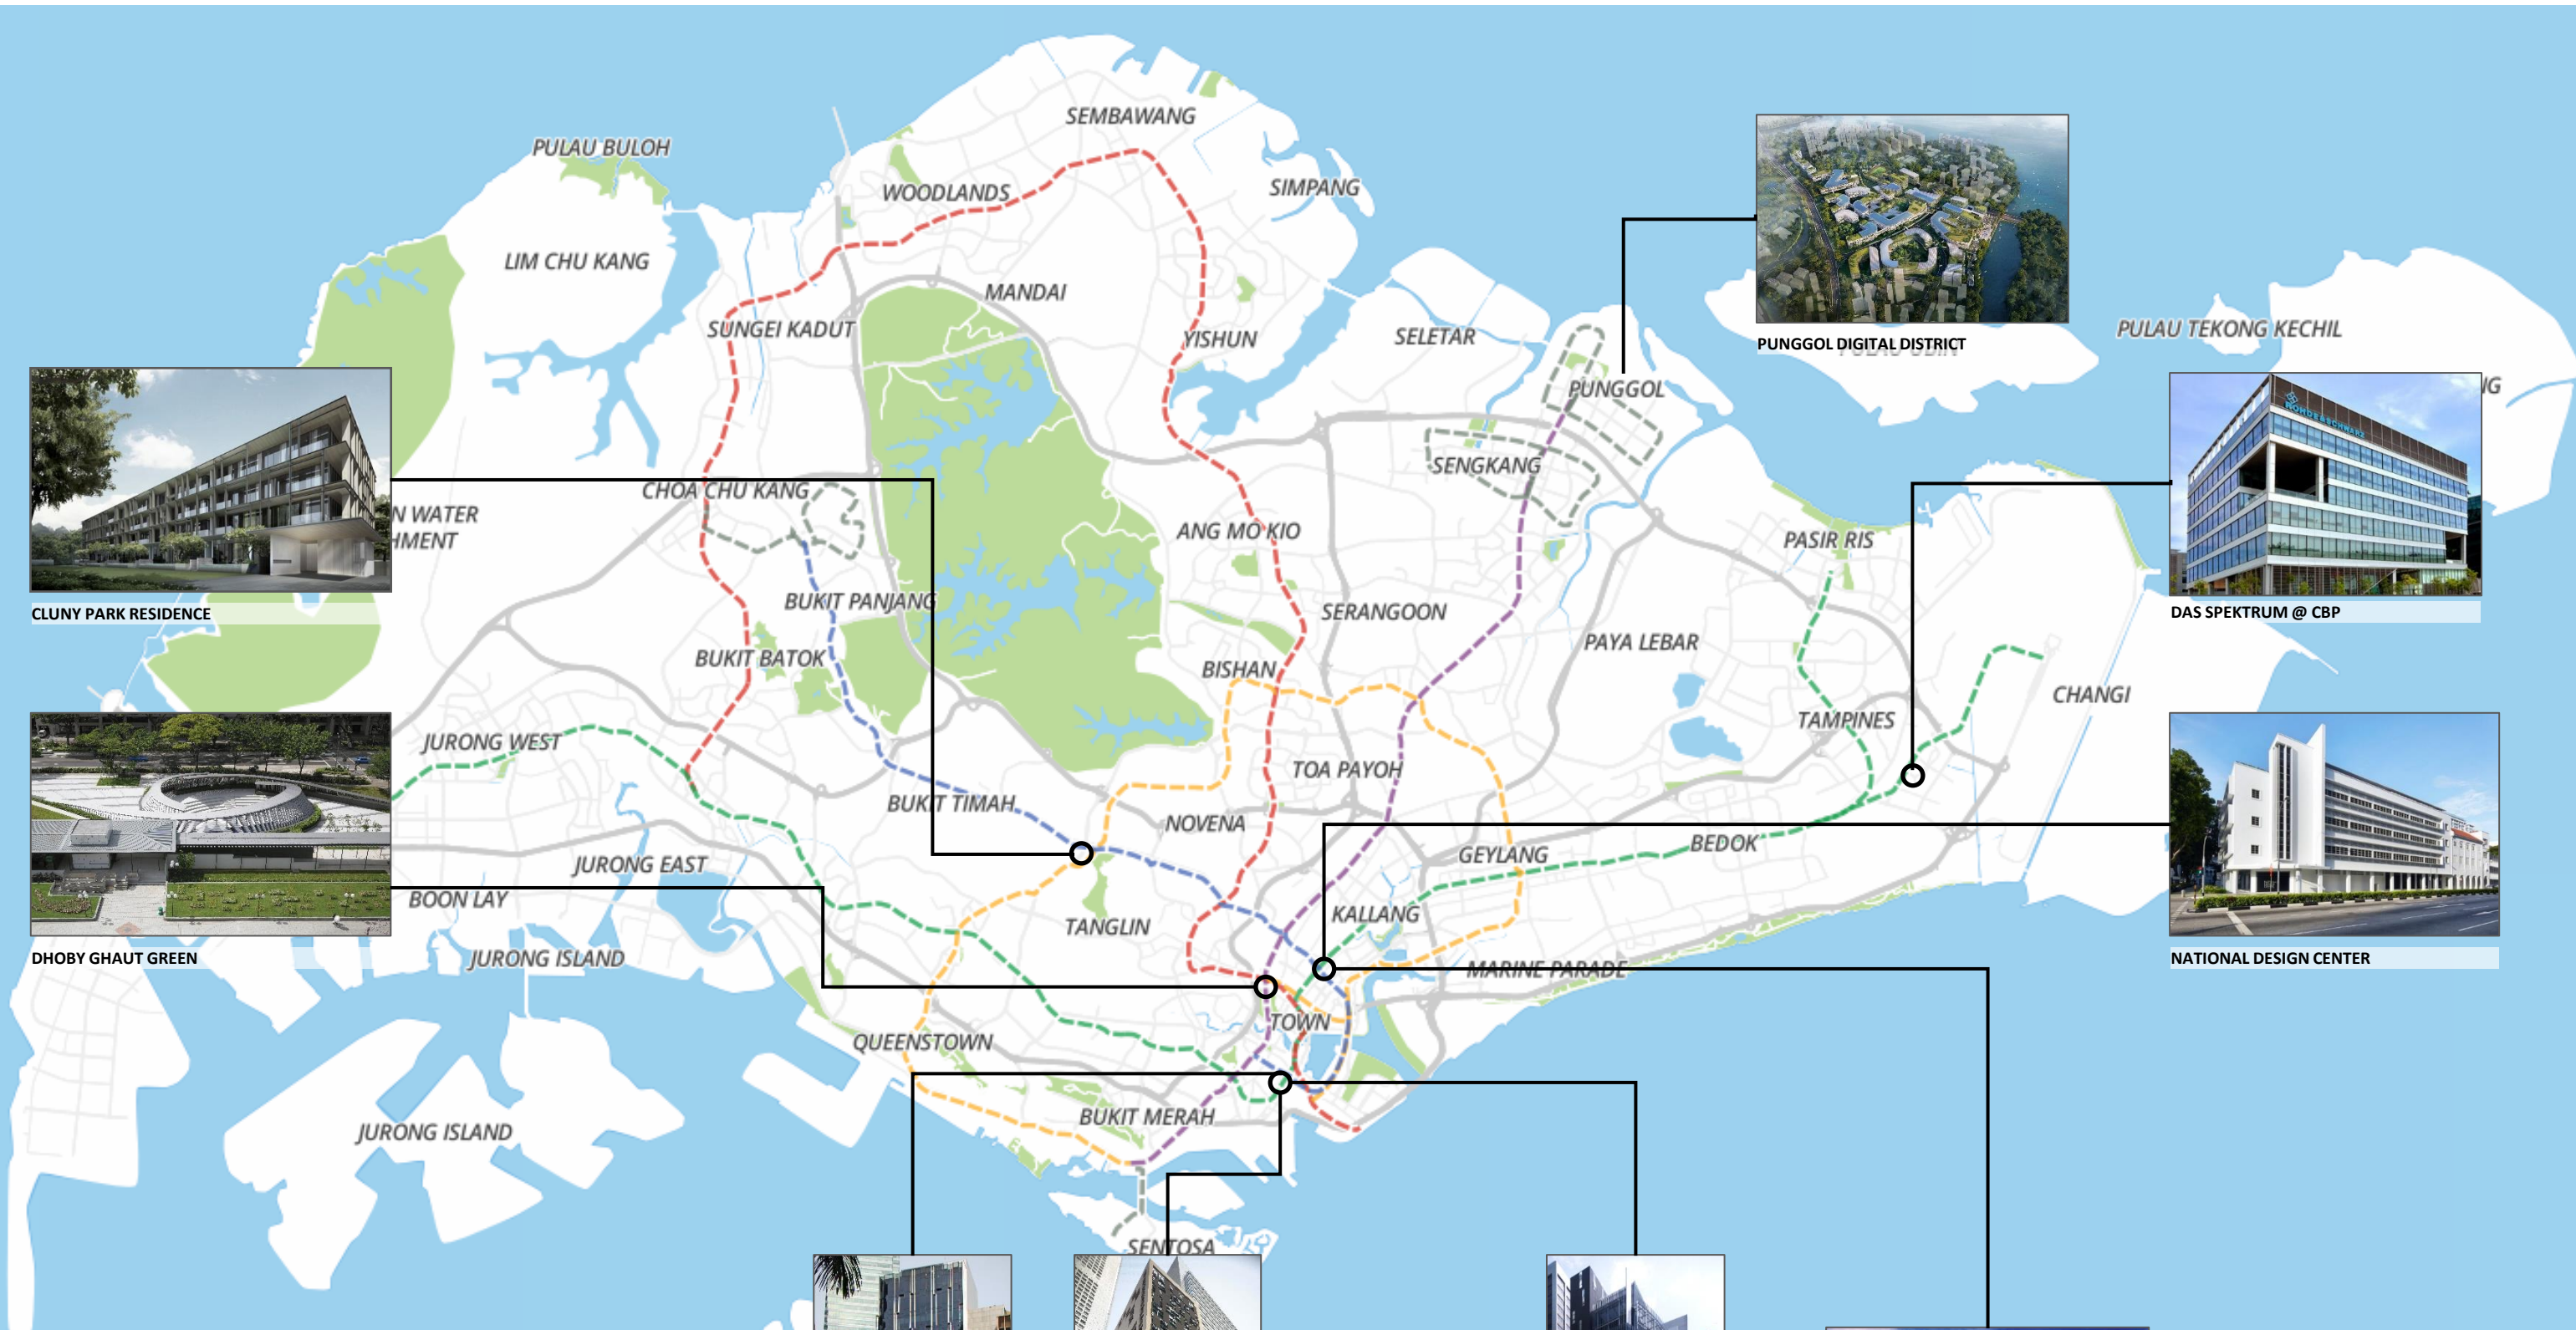

# PROJECTS IN SINGAPORE WITHIN RAILWAY PROTECTION ZONES

CLUNY PARK RESIDENCE

DHOBY GHAUT GREEN

PUNGGOL DIGITAL DISTRICT

DAS SPEKTRUM @ CBP

NATIONAL DESIGN CENTER

137 MARKET STREET

55 MARKET STREET

# PROJECTS IN SINGAPORE CITY CENTRE WITHIN RAILWAY PROTECTION ZONES

DHOBY GHAUT GREEN

THE PROSPEC

NATIONAL DESIGN CENTER

55 MARKET STREET

137 MARKET STREET

BANK OF EAST ASIA